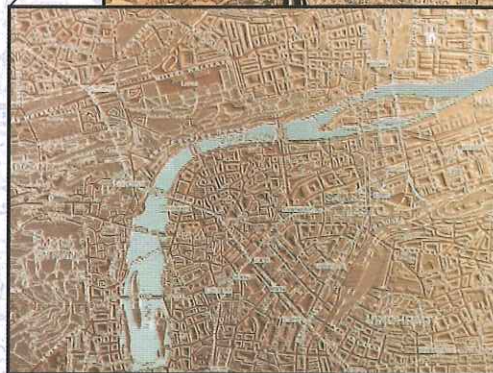

ROAD MAP OF THE CZECH REPUBLIC

eDIRECT™ hologram

OPTAGLIO®
OPTICAL MICROSTRUCTURE TECHNOLOGIES

Scale 200 %

This map work is a joint project of OPTAGLIO, s. r. o., producer of security holograms, and the cartographic publisher SHOCart, s. r. o.

The contents of the map of the Czech Republic on this hologram are in accord with the Czech Republic road map at a scale of 1:200 000, printed with a 600 DPI resolution.
Geographic data were provided by SHOCart, s. r. o., © SHOCart, s. r. o., 2004.
The theme, design, origination using eDIRECT™ technology and the production of the hologram was realized by OPTAGLIO, s. r. o., © OPTAGLIO, s. r. o., 2004.
Photo documentation and hologram presentation were realized through the support of Optoteam, s. r. o. using NIKON optical equipment.