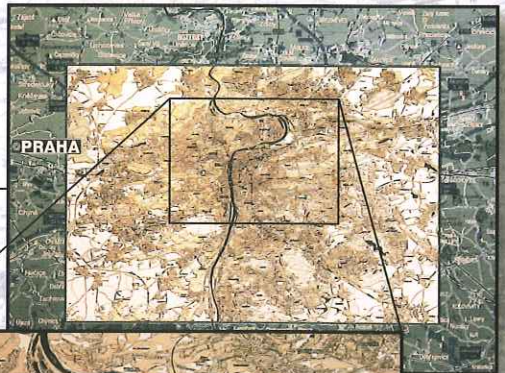

ROAD MAP OF THE CZECH REPUBLIC

eDIRECT™ hologram

OPTAGLIO®
OPTICAL MICROSTRUCTURE TECHNOLOGIES

Scale 200 %

This map work is a joint project of OPTAGLIO, s. r. o., producer of security holograms, and the cartographic publisher SHOCart, s. r. o.

The contents of the map of the Czech Republic on this hologram are in accord with the Czech Republic road map at a scale of 1:200 000, printed with a 600 DPI resolution.
Geographic data were provided by SHOCart, s. r. o., © SHOCart, s. r. o., 2004.
The theme, design, origination using eDIRECT™ technology and the production of the hologram was realized by OPTAGLIO, s. r. o., © OPTAGLIO, s. r. o., 2004.
Photo documentation and hologram presentation were realized through the support of Optoteam, s. r. o. using NIKON optical equipment.