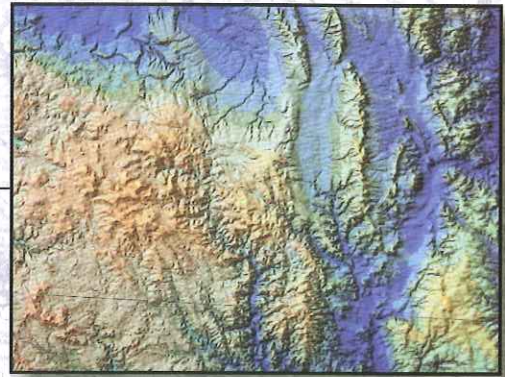

ROAD MAP OF THE CZECH REPUBLIC

eDIRECT™ hologram

OPTAGLIO®
OPTICAL MICROSTRUCTURE TECHNOLOGIES

Scale 200 %

This map work is a joint project of OPTAGLIO, s. r. o., producer of security holograms, and the cartographic publisher SHOCart, s. r. o.

The contents of the map of the Czech Republic on this hologram are in accord with the Czech Republic road map at a scale of 1:200 000, printed with a 600 DPI resolution.
Geographic data were provided by SHOCart, s. r. o., © SHOCart, s. r. o., 2004.
The theme, design, origination using eDIRECT™ technology and the production of the hologram was realized by OPTAGLIO, s. r. o., © OPTAGLIO, s. r. o., 2004.
Photo documentation and hologram presentation were realized through the support of Optoteam, s. r. o. using NIKON optical equipment.